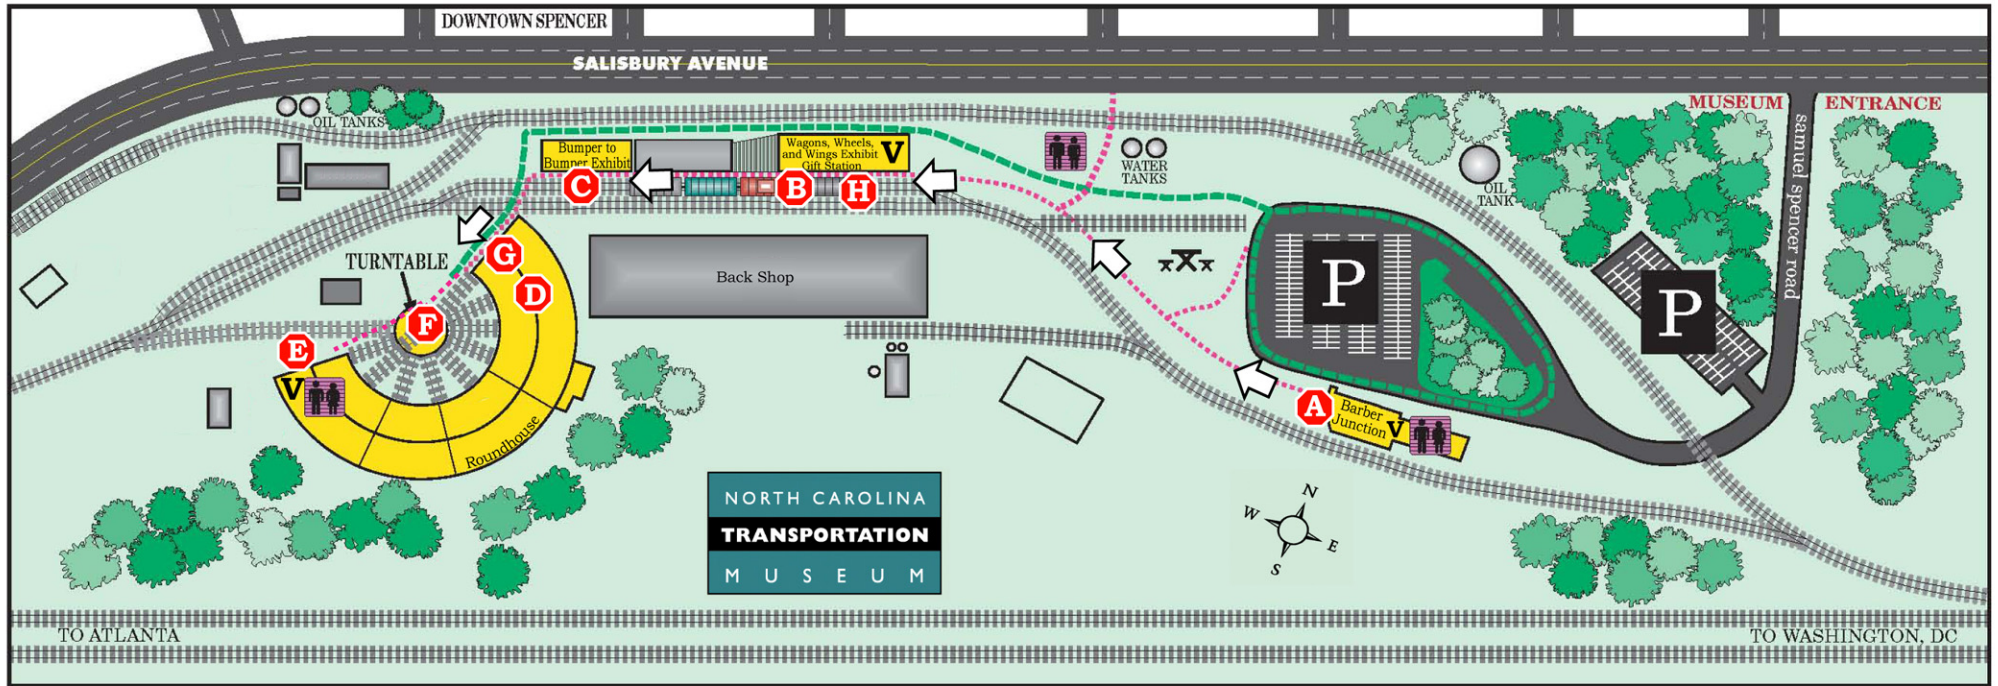

A Teacher's Map of the N.C. Transportation Museum

Tour Stops

Refer to your schedule to locate your first "Tour Stop"

A Barber Junction Depot Visitor Center

Check in upon arrival
Board the train

B Wagons, Wheels and Wings exhibit

A history of North Carolina transportation

C Bumper to Bumper exhibit

A century of automobiles in period settings

D Roundhouse exhibit Start Point

Enter through Orientation Room

E Roundhouse exhibit Start Point

Enter at end of Roundhouse

F Turntable Ride

G Museum Video

Inside Orientation Room

H Gift Station

General Information

Restroom

Picnic Area

Parking

Vending Machines

Walking Path